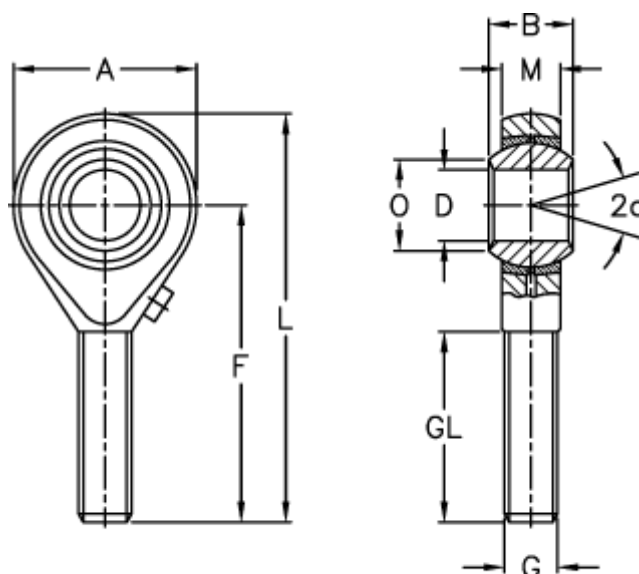

Article number: 54301012125

Description: LDK Rod end POS 12/F1L  
M12x1,25 threaded left

## Measures

A	= 30	L	= 69
a (degrees)	= 13	M	= 12.00
B	= 16	O	= 15.40
D	= 12	Static load C0 (kN)	= 22.8
Dynamic load C (kN)	= 10.0	Weight (g)	= 85
F	= 54		
g	= M12x1,25		
GL	= 33		